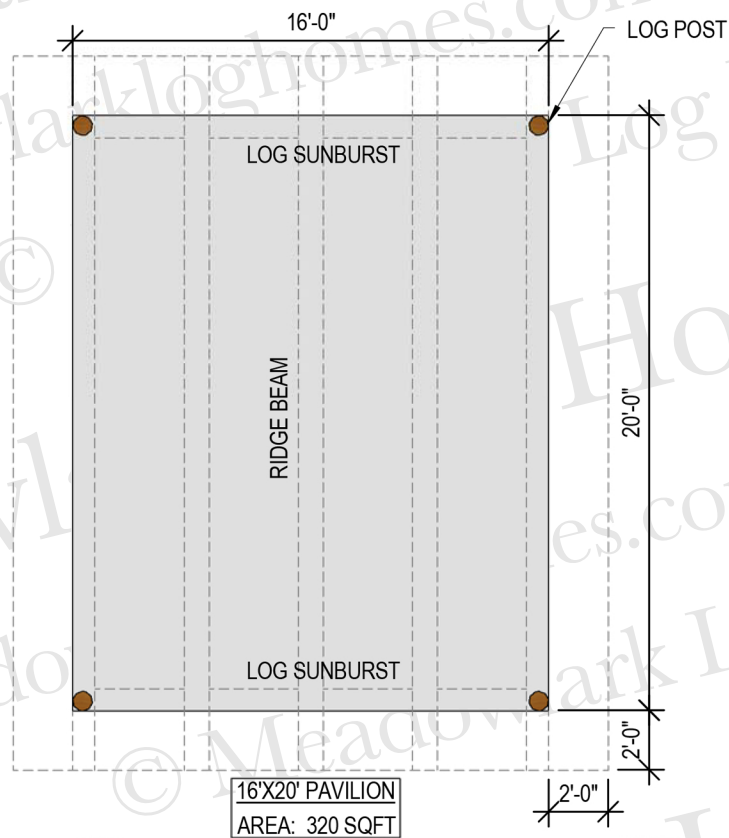

# 16x20 Log Pavilion

FRONT VIEW

SIDE VIEW