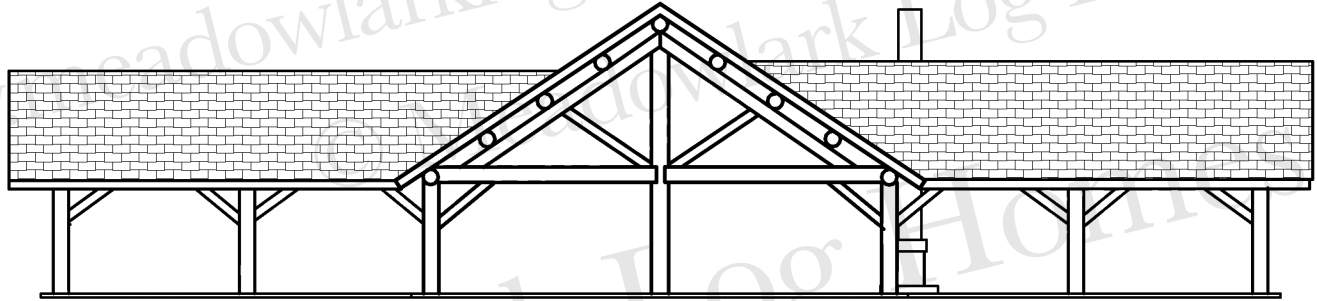

Memorial Pavilion

SOUTH ELEVATION

WEST ELEVATION

40' X 48' CENTER AREA