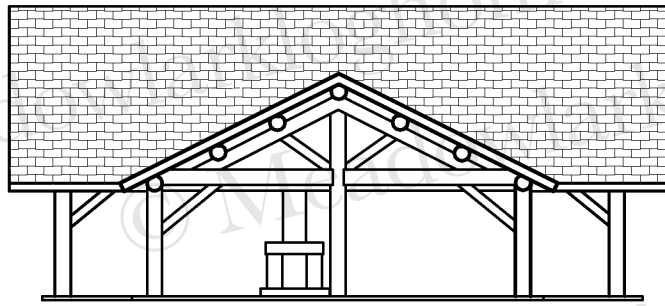

Memorial Pavilion

SOUTH ELEVATION

WEST ELEVATION

40' X 48' CENTER AREA