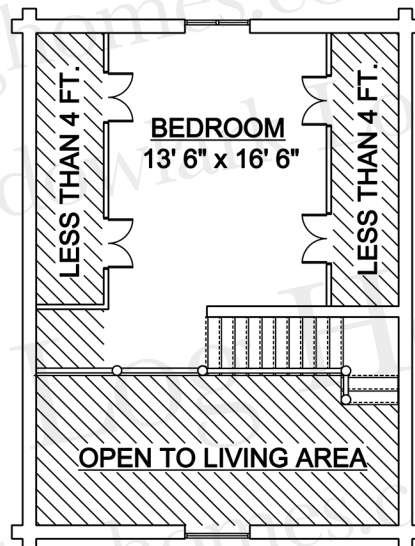

# Green Gables®

**FRONT ELEVATION**

**RIGHT ELEVATION**

**BACK ELEVATION**

**LEFT ELEVATION**

24'x 32'  
 Main Floor: 768 Sq. Ft.  
 Loft: 281 Sq. Ft.  
**TOTAL: 1,049 Sq. Ft.**  
 Covered Porch: 192 Sq. Ft.  
 Open Deck: 180 Sq. Ft.  
**TOTAL DECK: 372 Sq. Ft.**

**MAIN FLOOR 768 Sq. Ft.**

**LOFT 281 Sq. Ft.**