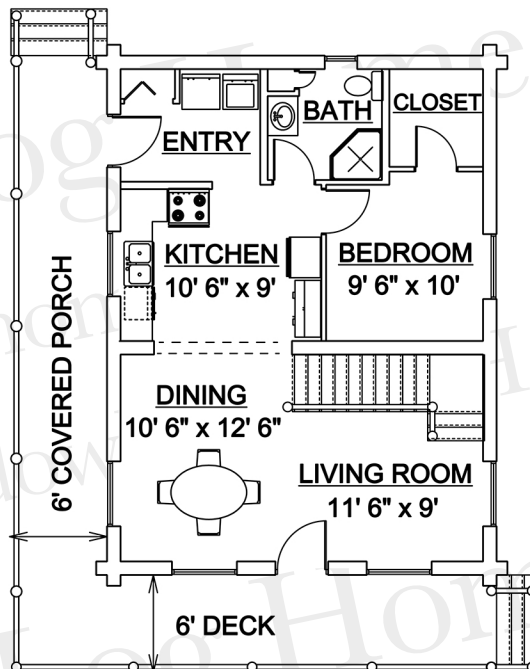

# Green Gables®

**FRONT ELEVATION**

**RIGHT ELEVATION**

**BACK ELEVATION**

**LEFT ELEVATION**

24'x 32'  
 Main Floor: 768 Sq. Ft.  
 Loft: 281 Sq. Ft.  
**TOTAL: 1,049 Sq. Ft.**  
 Covered Porch: 192 Sq. Ft.  
 Open Deck: 180 Sq. Ft.  
**TOTAL DECK: 372 Sq. Ft.**

**MAIN FLOOR 768 Sq. Ft.**

**LOFT 281 Sq. Ft.**