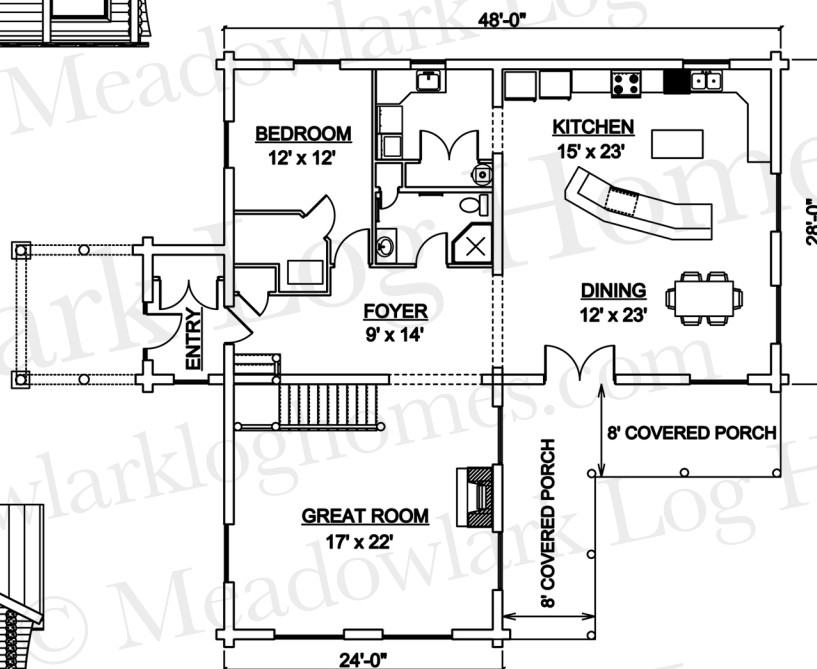

Priest Lake®

Main Floor: 1,956 Sq. Ft.

Upper Floor: 1,388 Sq. Ft.

TOTAL: 3,344 Sq. Ft

Covered Porch: 304 Sq. Ft.

FRONT ELEVATION

MAIN FLOOR 1956 Sq Ft.

LEFT ELEVATION

RIGHT ELEVATION

UPPER FLOOR 1388 Sq. Ft.