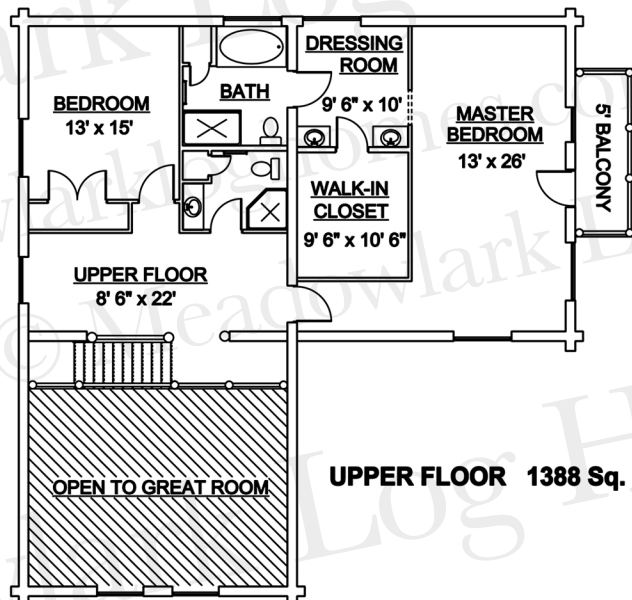

Priest Lake®

Main Floor: 1,956 Sq. Ft.

Upper Floor: 1,388 Sq. Ft.

TOTAL: 3,344 Sq. Ft

Covered Porch: 304 Sq. Ft.

FRONT ELEVATION

MAIN FLOOR 1956 Sq Ft.

LEFT ELEVATION

RIGHT ELEVATION

UPPER FLOOR 1388 Sq. Ft.