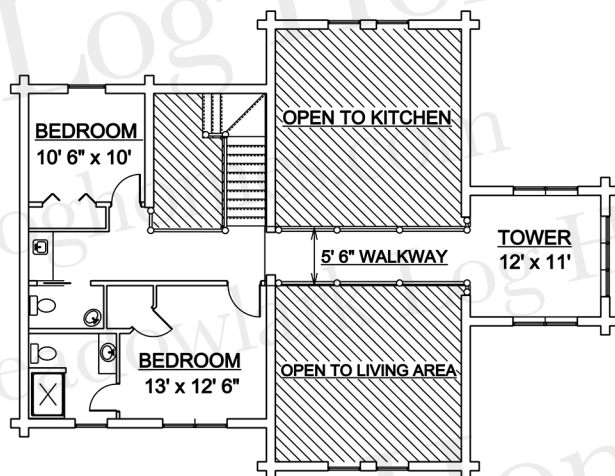

# Zappaterreno® With Garage

Main Floor: 1,703 Sq. Ft.  
Upper Floor: 888 Sq. Ft.  
**TOTAL: 2,591 Sq. Ft.**

Covered Porch: 290 Sq. Ft.  
Open Deck: 247 Sq. Ft.  
**TOTAL DECK: 537 Sq. Ft.**

**Garage: 812 Sq. Ft.**

**FRONT ELEVATION**

**TOWER ELEVATION**

**UPPER FLOOR 888 Sq. Ft.**

**BACK ELEVATION**