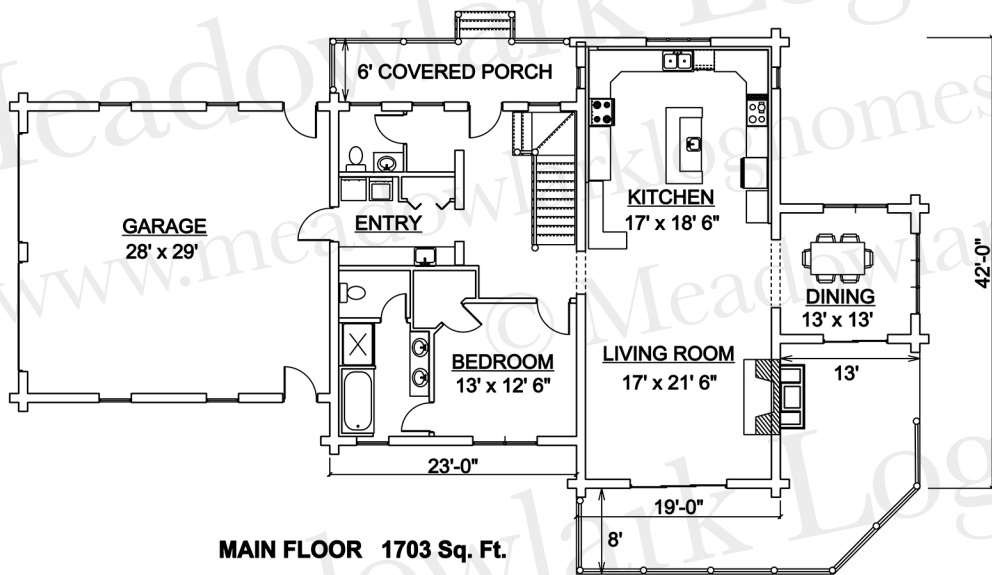

# Zappaterreno® With Garage

Main Floor: 1,703 Sq. Ft.  
Upper Floor: 888 Sq. Ft.  
**TOTAL: 2,591 Sq. Ft.**

Covered Porch: 290 Sq. Ft.  
Open Deck: 247 Sq. Ft.  
**TOTAL DECK: 537 Sq. Ft.**

**Garage: 812 Sq. Ft.**

**FRONT ELEVATION**

**TOWER ELEVATION**

**UPPER FLOOR 888 Sq. Ft.**

**BACK ELEVATION**