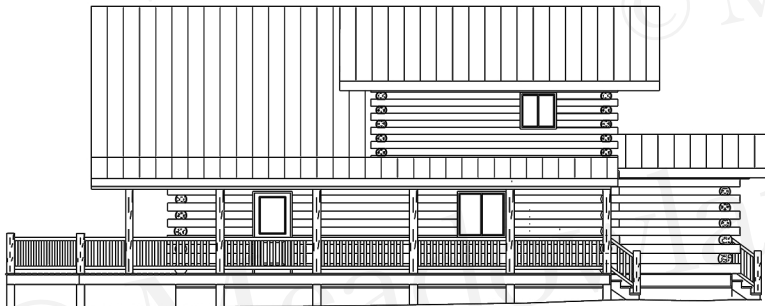

# Angel Chalet®

**FRONT ELEVATION**

**RIGHT ELEVATION**

**BACK ELEVATION**

**LEFT ELEVATION**

28' x 36'  
 Main Floor: 1,128 Sq. Ft.  
 Loft: 578 Sq. Ft.  
**TOTAL: 1,706 Sq. Ft.**  
 Covered Porch: 433 Sq. Ft.  
 Open Deck: 561 Sq. Ft.  
**TOTAL DECK: 994 Sq. Ft**

**MAIN FLOOR 1128 Sq. Ft.**

**LOFT 578 Sq. Ft.**