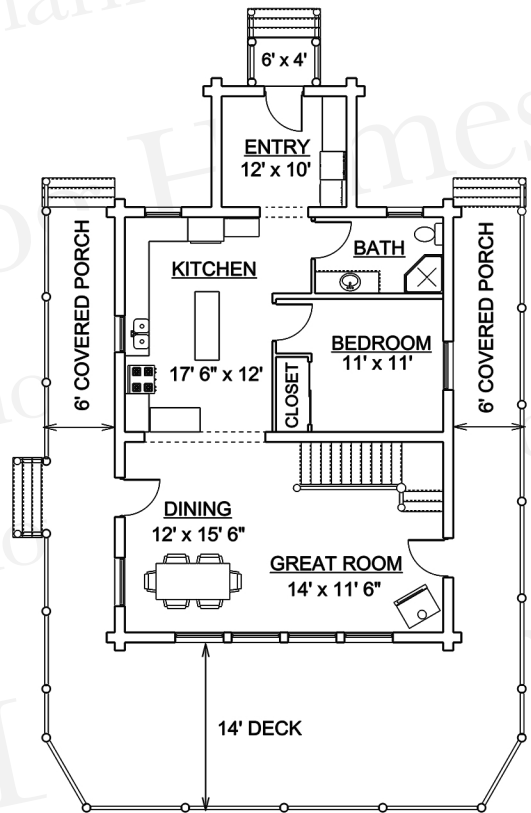

# Angel Chalet®

**FRONT ELEVATION**

**RIGHT ELEVATION**

**BACK ELEVATION**

**LEFT ELEVATION**

28' x 36'  
 Main Floor: 1,128 Sq. Ft.  
 Loft: 578 Sq. Ft.  
**TOTAL: 1,706 Sq. Ft.**  
 Covered Porch: 433 Sq. Ft.  
 Open Deck: 561 Sq. Ft.  
**TOTAL DECK: 994 Sq. Ft**

**MAIN FLOOR 1128 Sq. Ft.**

**LOFT 578 Sq. Ft.**