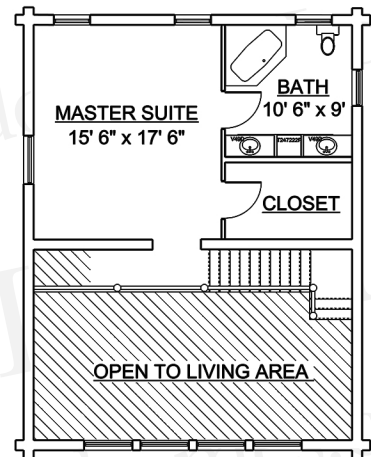

# Angel Chalet®

**FRONT ELEVATION**

**RIGHT ELEVATION**

**BACK ELEVATION**

**LEFT ELEVATION**

28' x 36'  
 Main Floor: 1,128 Sq. Ft.  
 Loft: 578 Sq. Ft.  
**TOTAL: 1,706 Sq. Ft.**  
 Covered Porch: 433 Sq. Ft.  
 Open Deck: 561 Sq. Ft.  
**TOTAL DECK: 994 Sq. Ft**

**MAIN FLOOR 1128 Sq. Ft.**

**LOFT 578 Sq. Ft.**