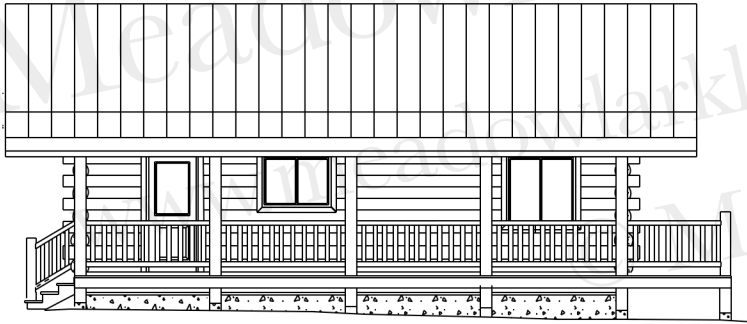

Green Valley Rancher[®]

24' x 32'

Main Floor: 768 Sq. Ft.
Covered Porch: 192 Sq. Ft.
Open Deck: 180 Sq. Ft.
TOTAL DECK: 372 Sq. Ft

FRONT ELEVATION

RIGHT ELEVATION

LEFT ELEVATION

MAIN FLOOR

REAR ELEVATION