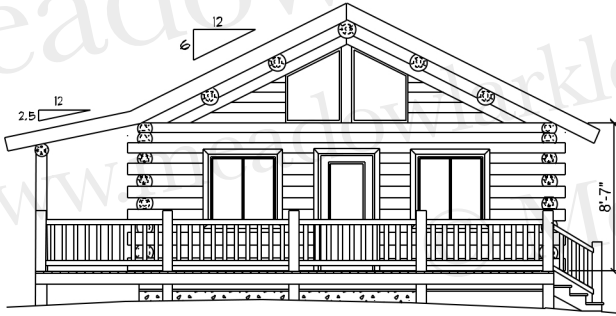

Green Valley Rancher[®]

24' x 32'

Main Floor: 768 Sq. Ft.
Covered Porch: 192 Sq. Ft.
Open Deck: 180 Sq. Ft.
TOTAL DECK: 372 Sq. Ft

FRONT ELEVATION

RIGHT ELEVATION

LEFT ELEVATION

MAIN FLOOR

REAR ELEVATION