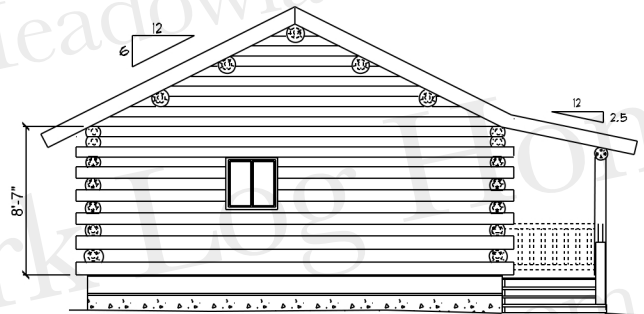

Green Valley Rancher[®]

24' x 32'

Main Floor: 768 Sq. Ft.
Covered Porch: 192 Sq. Ft.
Open Deck: 180 Sq. Ft.
TOTAL DECK: 372 Sq. Ft

FRONT ELEVATION

RIGHT ELEVATION

LEFT ELEVATION

MAIN FLOOR

REAR ELEVATION