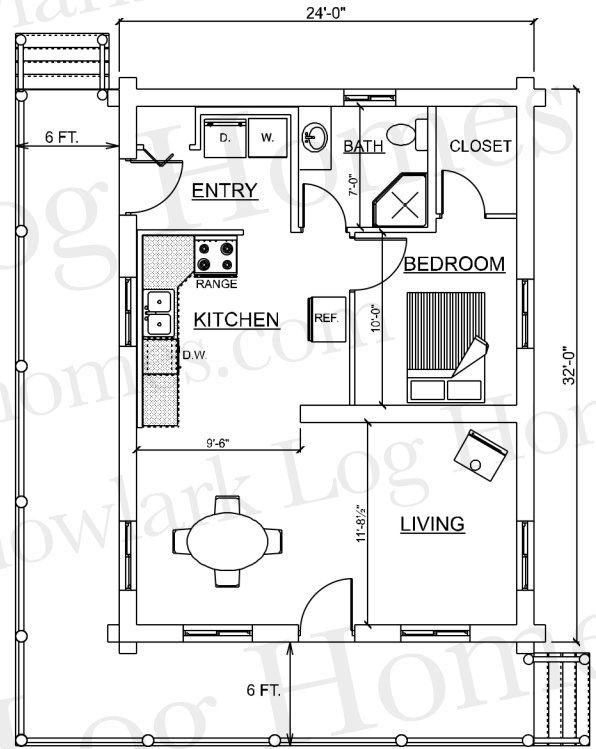

Green Valley Rancher[®]

24' x 32'

Main Floor: 768 Sq. Ft.
Covered Porch: 192 Sq. Ft.
Open Deck: 180 Sq. Ft.
TOTAL DECK: 372 Sq. Ft

FRONT ELEVATION

RIGHT ELEVATION

LEFT ELEVATION

MAIN FLOOR

REAR ELEVATION