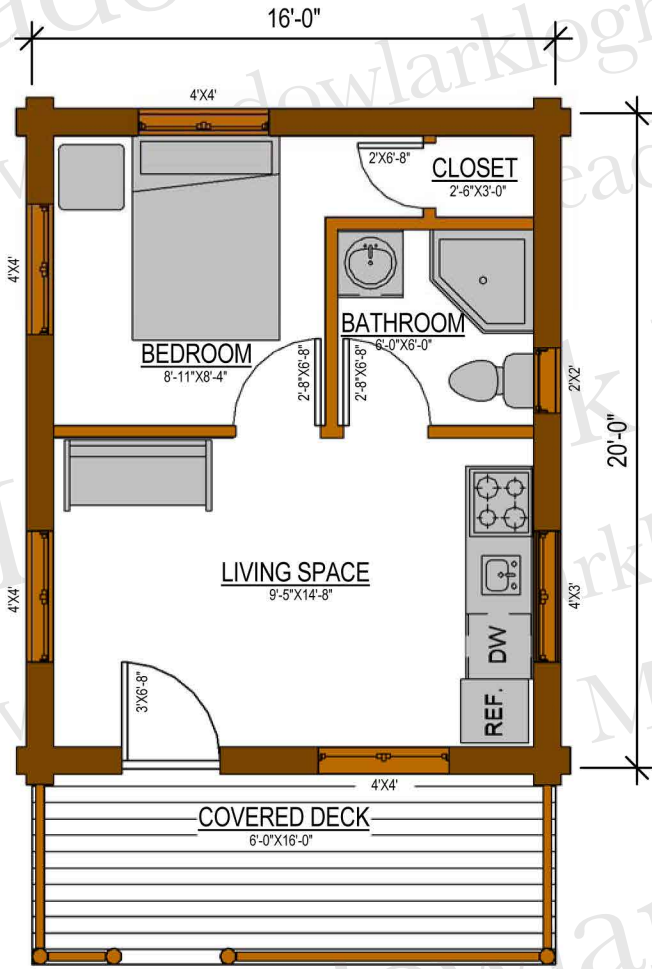

16x20 Log Cabin

16'X20' CABIN

MAIN FLOOR: 320 SQFT
COVERED DECK: 96 SQFT

FRONT VIEW

BACK VIEW

SIDE VIEW