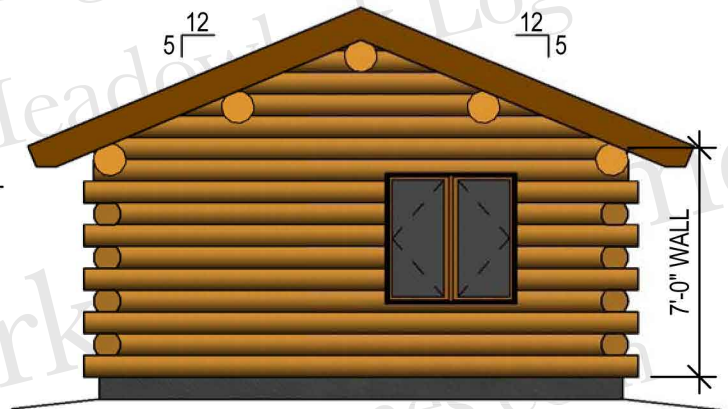

16x20 Log Cabin

16'X20' CABIN

MAIN FLOOR: 320 SQFT
COVERED DECK: 96 SQFT

FRONT VIEW

BACK VIEW

SIDE VIEW