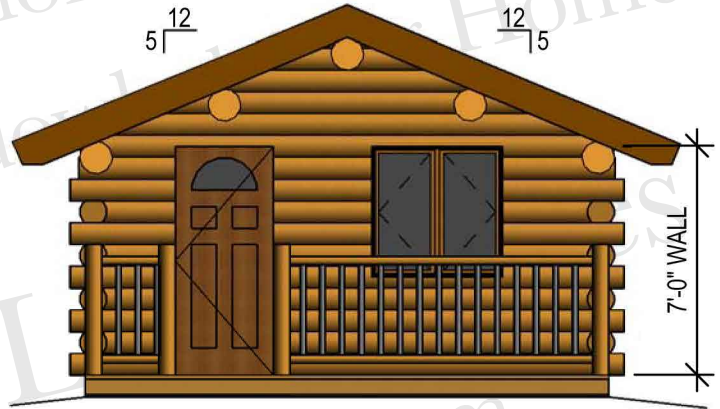

16x20 Log Cabin

16'X20' CABIN

MAIN FLOOR: 320 SQFT
COVERED DECK: 96 SQFT

FRONT VIEW

BACK VIEW

SIDE VIEW