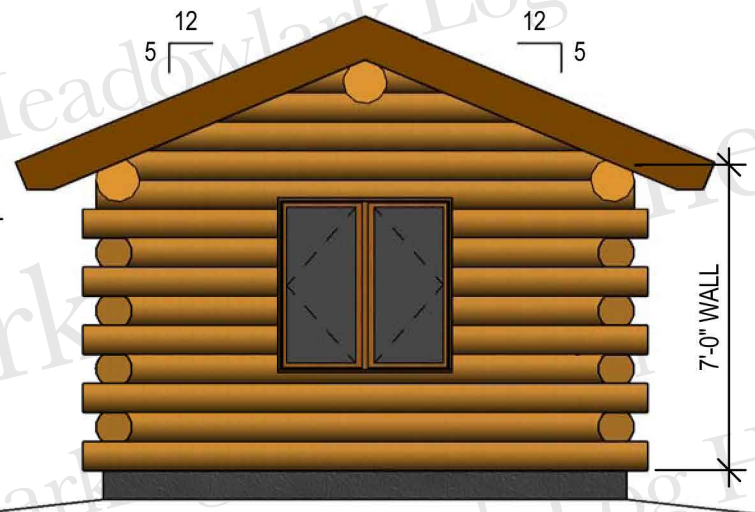

12x16 Log Cabin

FRONT VIEW

BACK VIEW

12'X16' CABIN
 MAIN FLOOR: 192 SQFT
 COVERED DECK: 48 SQFT

SIDE VIEW