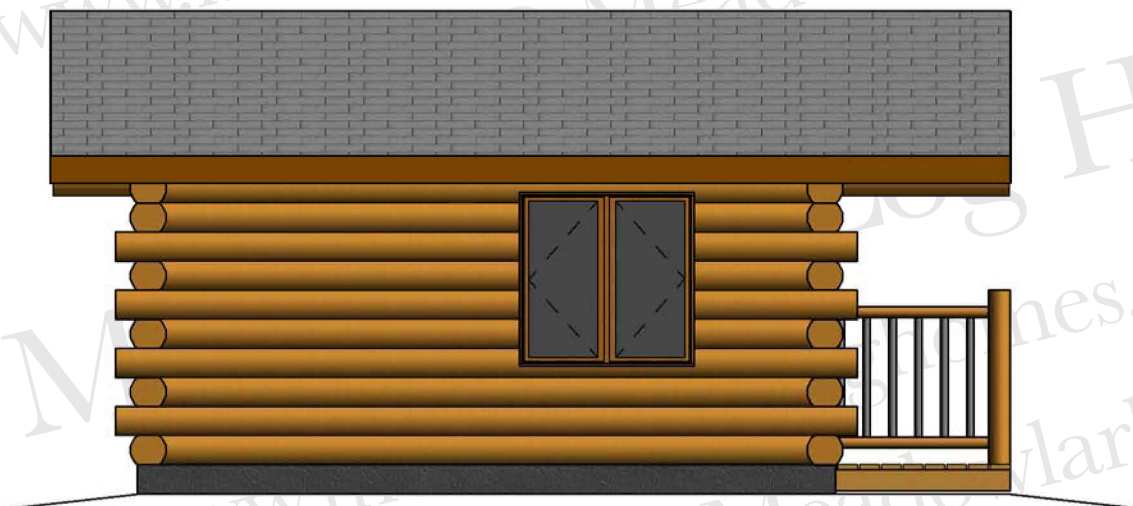

12x16 Log Cabin

FRONT VIEW

BACK VIEW

12'X16' CABIN
 MAIN FLOOR: 192 SQFT
 COVERED DECK: 48 SQFT

SIDE VIEW