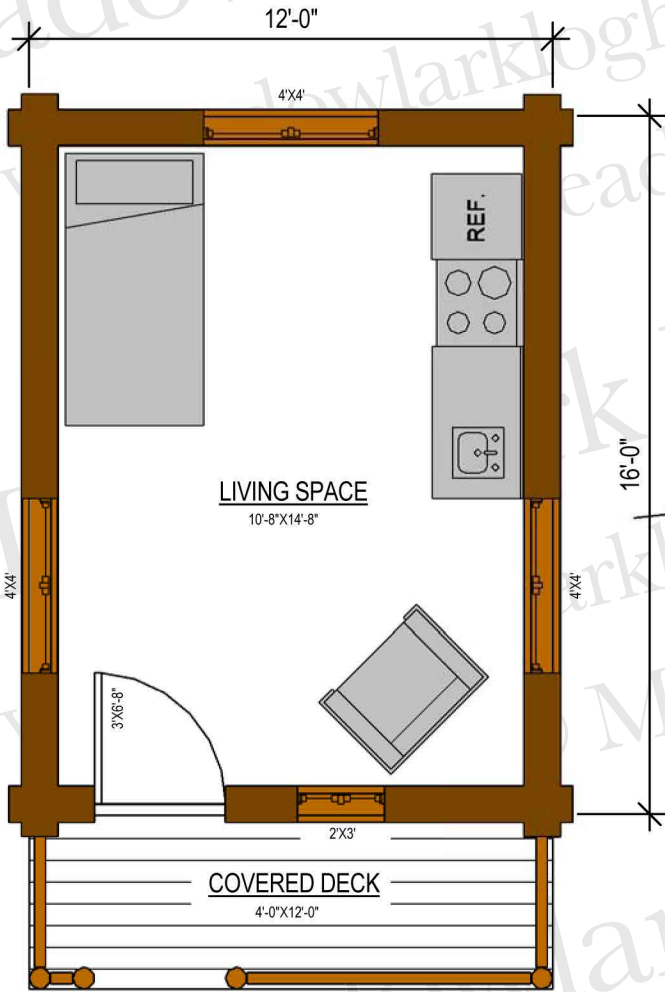

12x16 Log Cabin

FRONT VIEW

BACK VIEW

12'X16' CABIN
 MAIN FLOOR: 192 SQFT
 COVERED DECK: 48 SQFT

SIDE VIEW