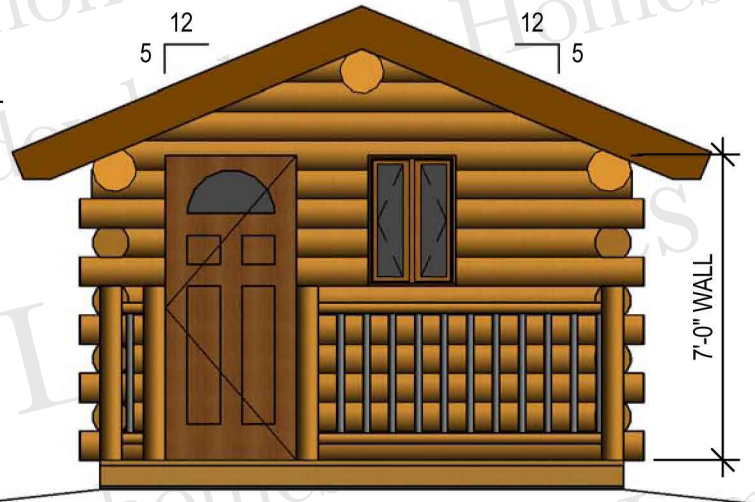

12x16 Log Cabin

FRONT VIEW

BACK VIEW

12'X16' CABIN
 MAIN FLOOR: 192 SQFT
 COVERED DECK: 48 SQFT

SIDE VIEW