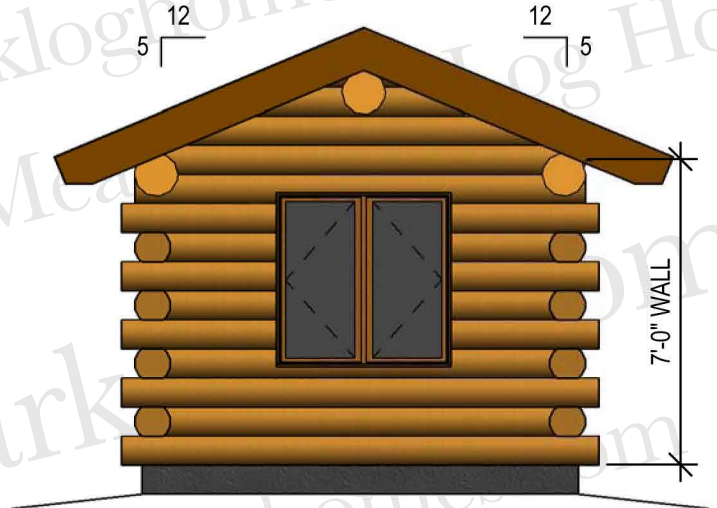

# 10x12 Log Cabin

10'X12' CABIN  
 MAIN FLOOR: 120 SQFT  
 COVERED DECK: 40 SQFT

FRONT VIEW

BACK VIEW

SIDE VIEW