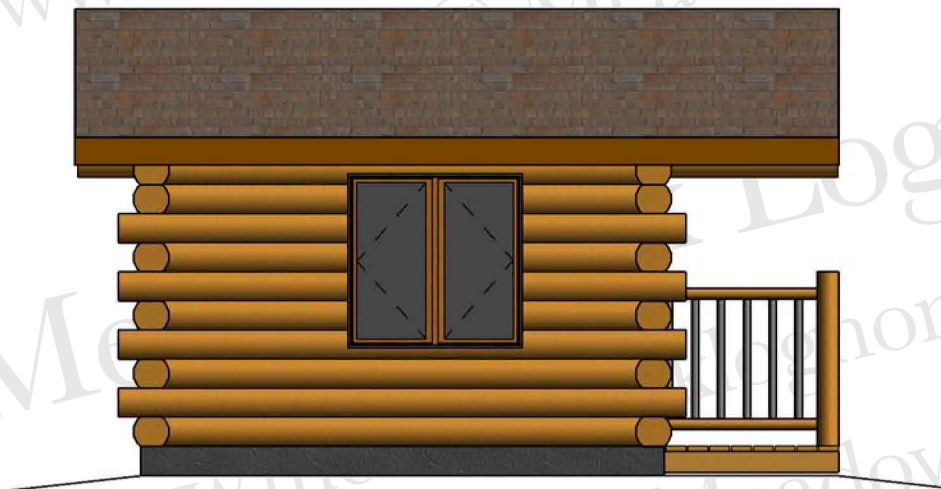

# 10x12 Log Cabin

10'X12' CABIN  
 MAIN FLOOR: 120 SQFT  
 COVERED DECK: 40 SQFT

FRONT VIEW

BACK VIEW

SIDE VIEW