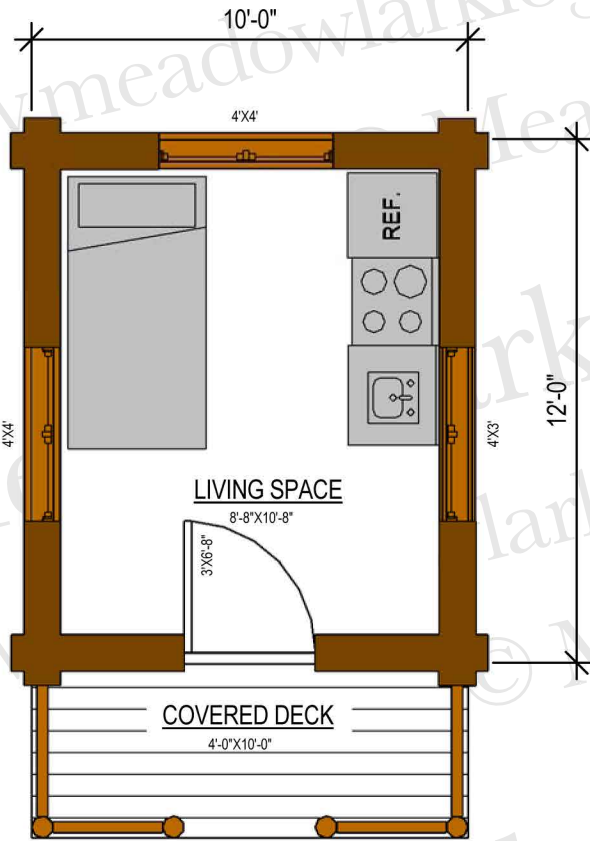

# 10x12 Log Cabin

10'X12' CABIN  
 MAIN FLOOR: 120 SQFT  
 COVERED DECK: 40 SQFT

FRONT VIEW

BACK VIEW

SIDE VIEW